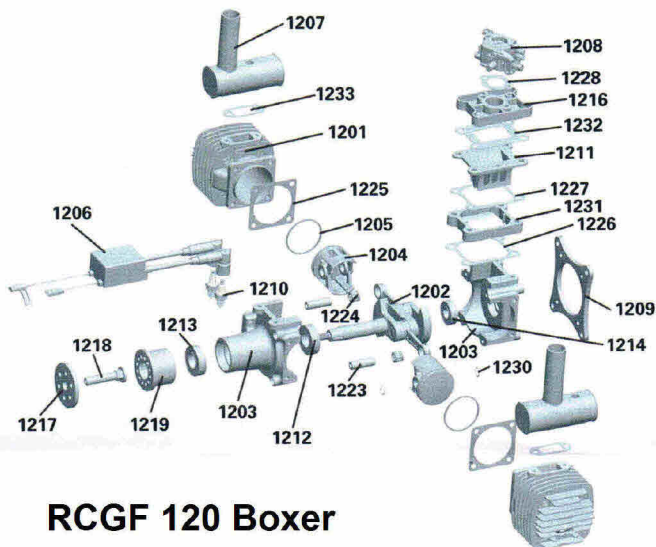

RCGF Engine Spare part

RCGF 120 Boxer

Item	Description	Accessory Number
1	CYLINDER	1201
2	CRANKSHAFT accessory	1202
3	CRANKCASE SET(front)	1203
4	CRANKCASE SET(rear)	1203+1209
5	PISTON accessory	1204+1205+1223+1224+1230
6	PROP HUB accessory	1217+1218+1219
7	BEARINGS	1212+1213+1214
8	IGNITION SET(included sensor)	1206
9	GASKET SET	1225+1226+1228+1227+1232+1233
10	WRIST PIN BEARING	1224
11	REED VALVE & INSULATOR	1216+1211+1231
12	CARBURETOR	1208
13	SPARK PLUG	1210
14	MUFFLER	1207
15	SCREW SET	